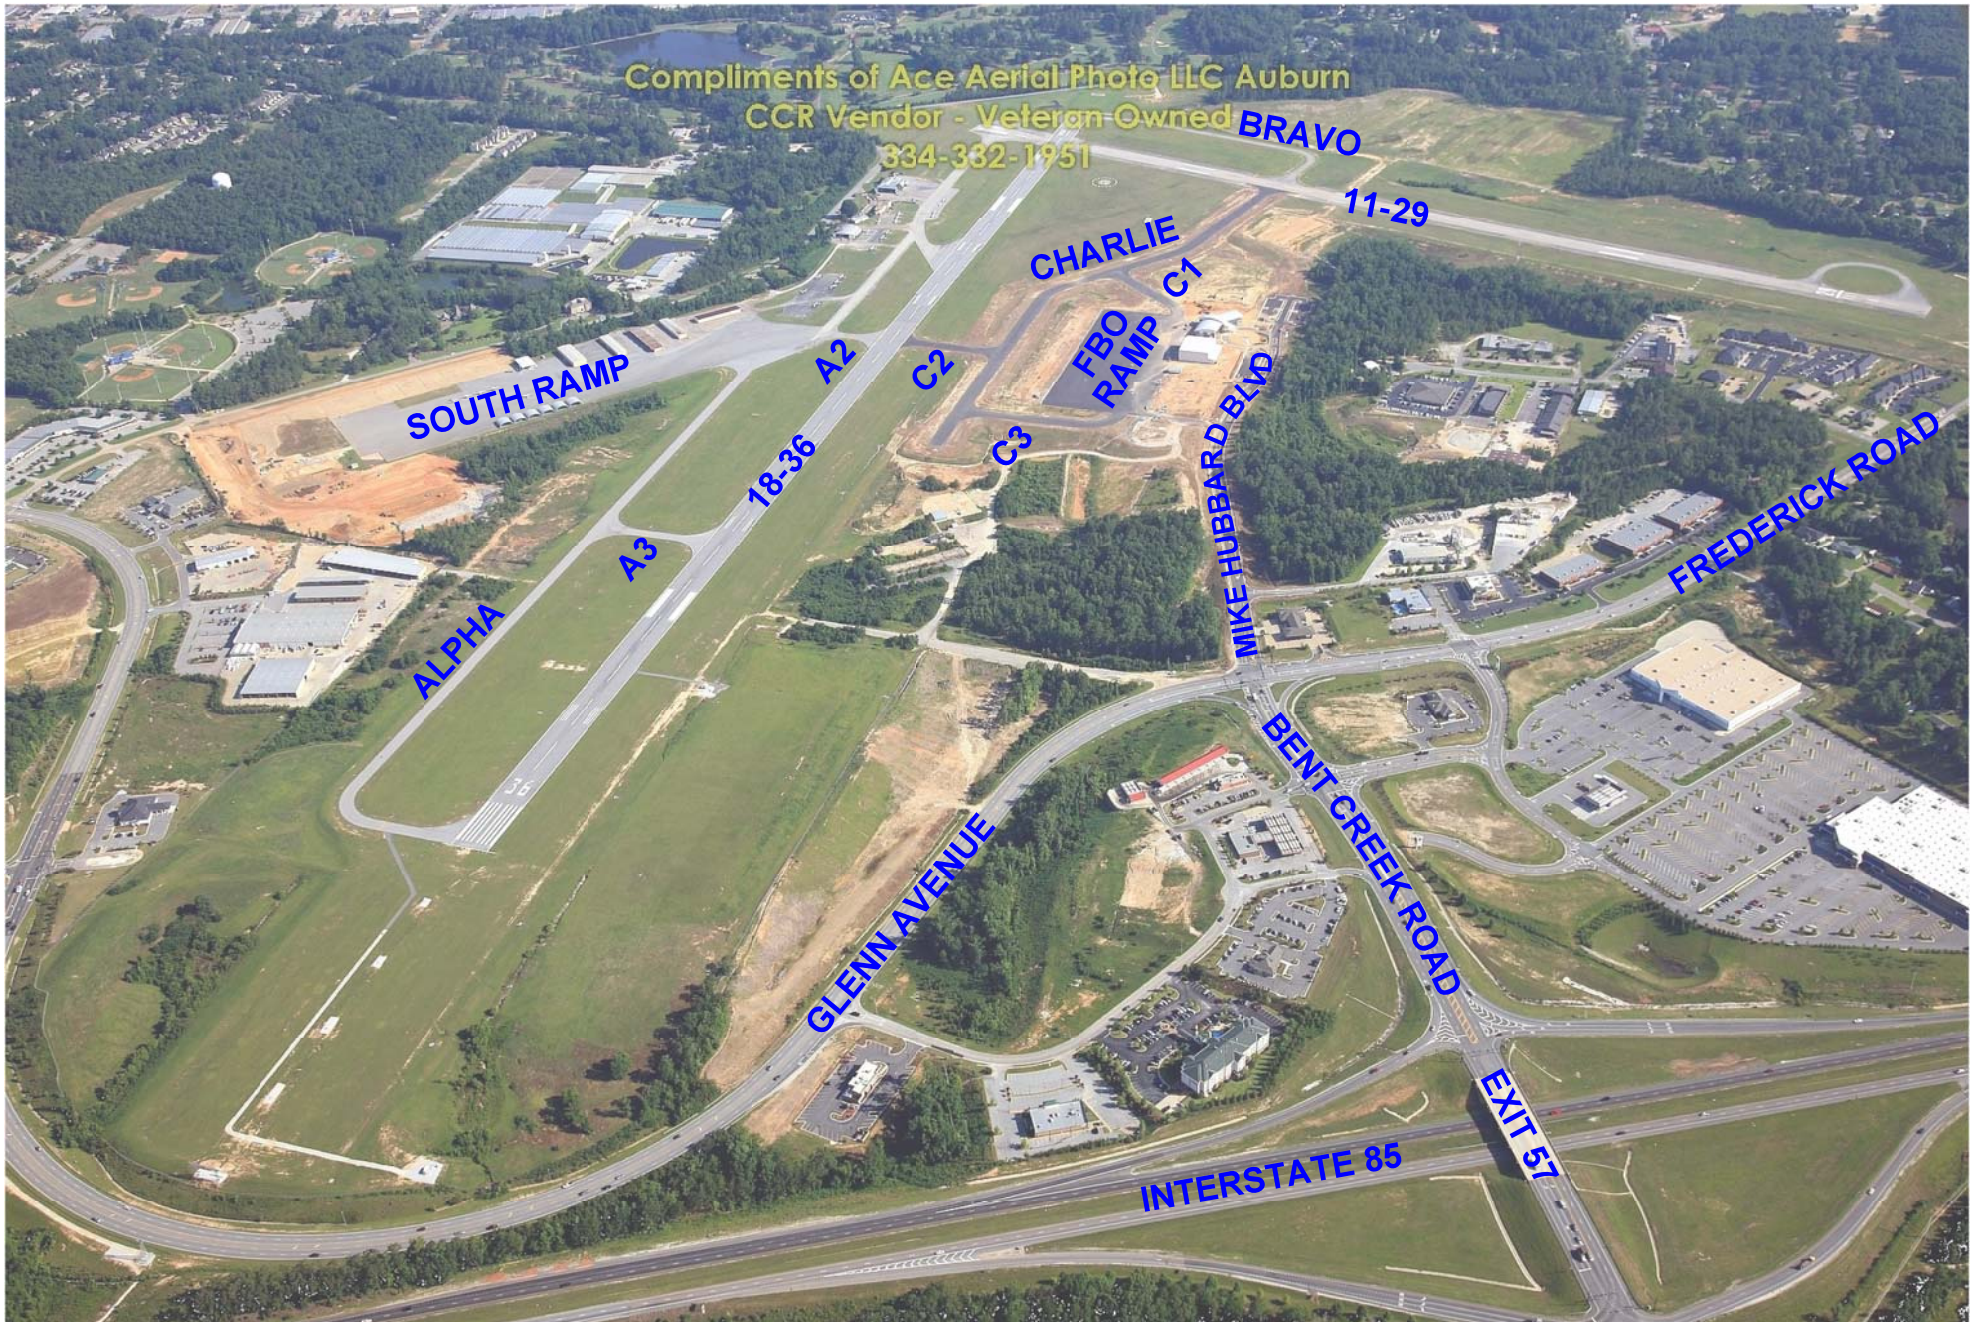

AUBURN UNIVERSITY REGIONAL AIRPORT

Compliments of Ace Aerial Photo LLC Auburn
CCR Vendor - Veteran Owned
334-332-1951

AIRPORT DIAGRAM