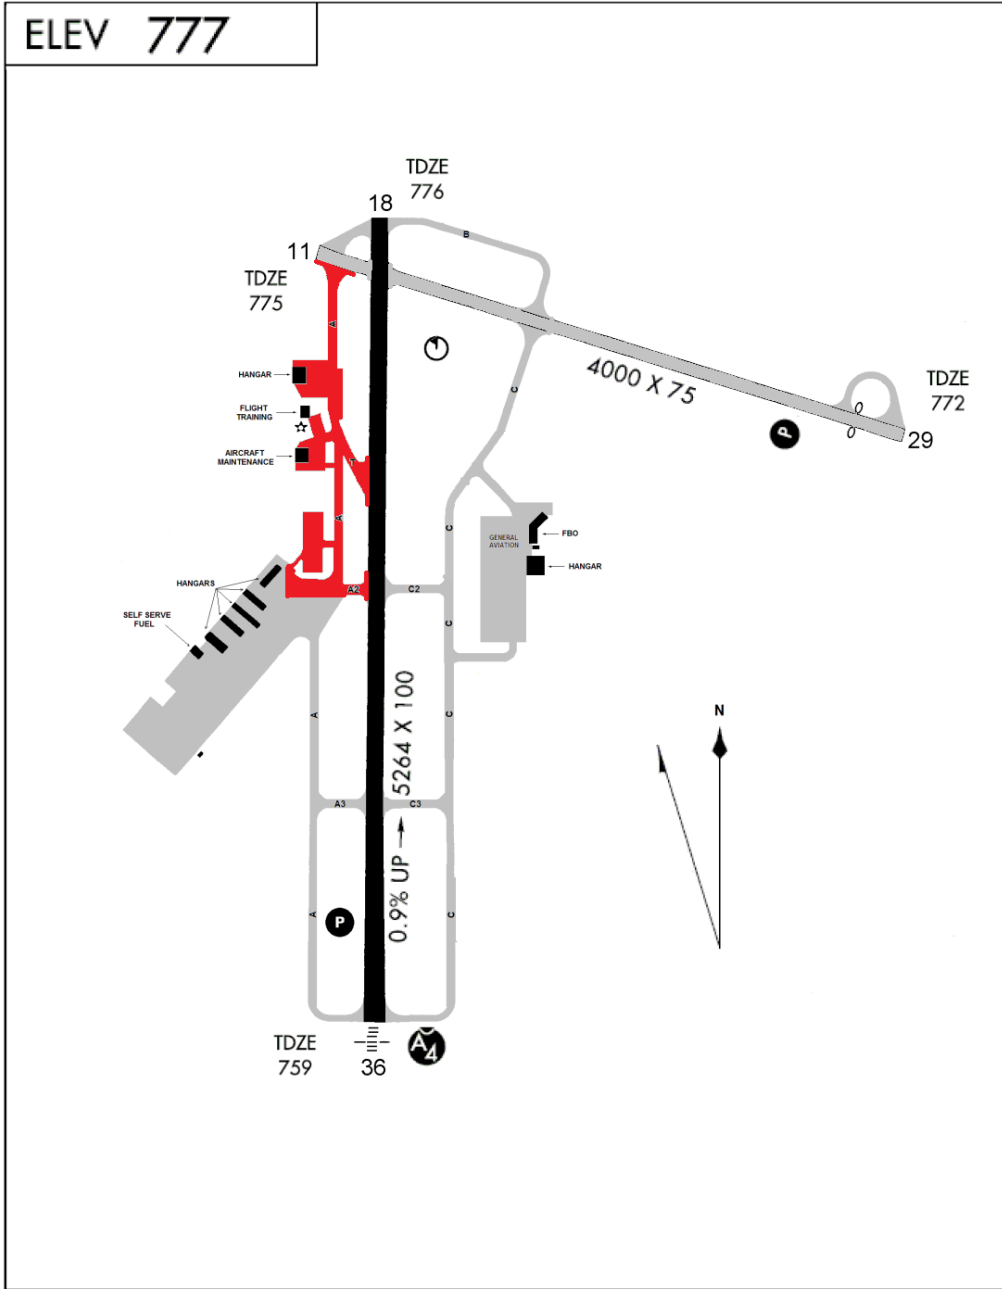

AIRPORT DIAGRAM

AUBURN UNIVERSITY RGNL (AUO)
AUBURN, ALABAMA

AIRPORT DIAGRAM AUBURN, ALABAMA
AUBURN UNIVERSITY RGNL (AUO)

PREPARED BY: T.A.S. (334) 844-4606 DATE: 09/07/2018	AUBURN UNIVERSITY REGIONAL AIRPORT (KAUO)	AUBURN UNIVERSITY	 AUBURN UNIVERSITY REGIONAL AIRPORT
--	---	-------------------	--