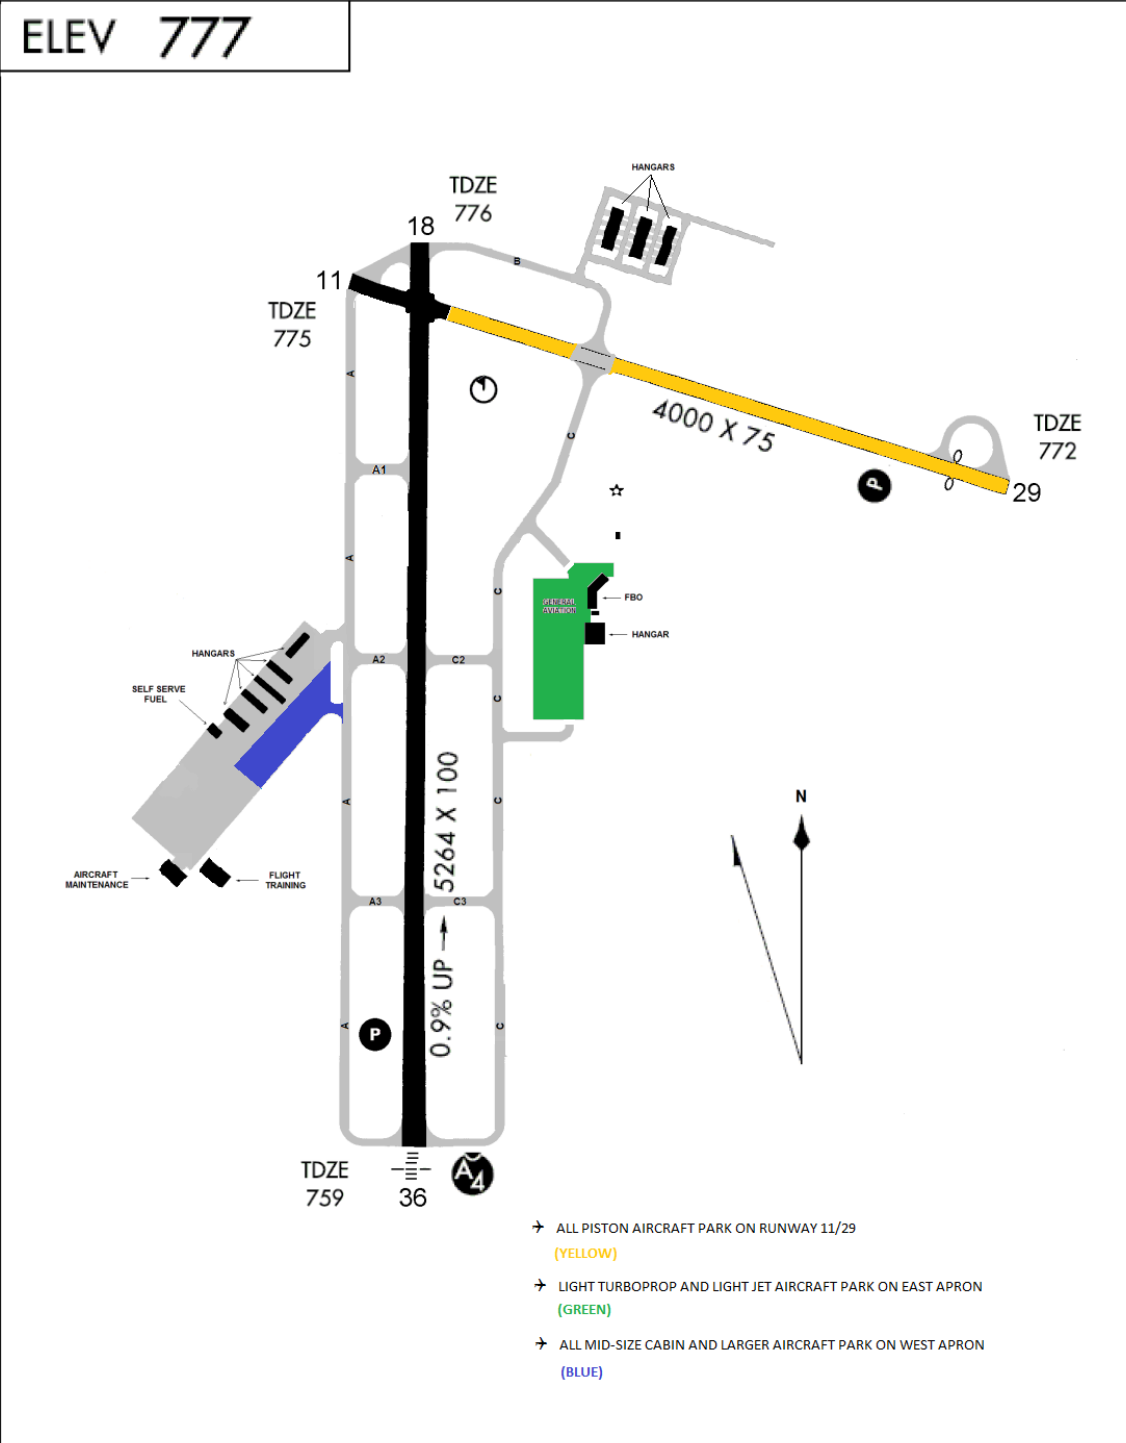

AIRPORT DIAGRAM

AUBURN UNIVERSITY RGNL (AUO)
AUBURN, ALABAMA

AIRPORT DIAGRAM

AUBURN, ALABAMA
AUBURN UNIVERSITY RGNL (AUO)

PREPARED BY: TAS (334) 844-4606	AUBURN UNIVERSITY REGIONAL AIRPORT (KAUO)	AUBURN UNIVERSITY	 AUBURN UNIVERSITY REGIONAL AIRPORT
DATE: 08/26/2019